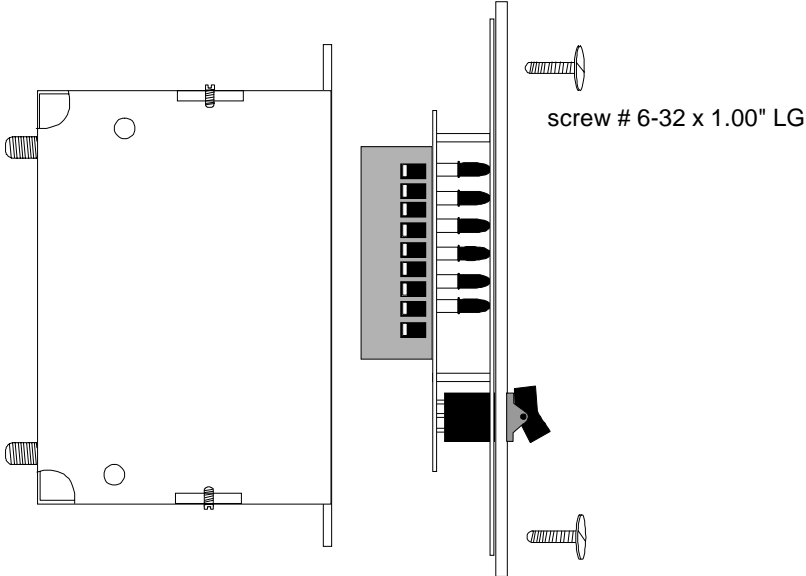

Figure 1 - Installation of the RZA-5F

ADM-12 or ADM-24

1	----- + VDC	→	1	□
2	----- Out #1	→	2	□
3	----- Out #2	→	3	□
4	----- Out #3	→	4	□
5	----- Out #4	→	5	□
6	----- Out #5	→	6	□
7	----- System Trouble	→	7	□
8	----- Sound	→	8	□
9	----- Resound	→	9	□

*Note: Make wiring connections with system power off.
Maximum wire impedance is 100 ohm per wiring connection.*