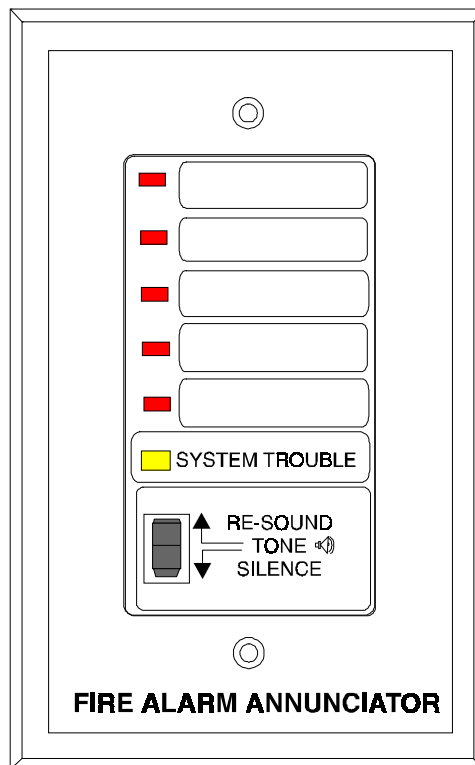

RZA-5F Remote Zone Annunciator Module

Product Installation Drawing

Document 15635 Rev B 7/31/97 ECN 97-321

RZA-5F Remote Annunciator

The RZA-5F Remote Annunciator mounts on a standard single-gang box, and provides LED indication.

A Local Trouble Sounder and Silence Switch are also provided. All LED wiring is supervised. Any trouble condition will cause the System Trouble LED to illuminate.

-  **Note:** The RZA-5F Remote Annunciator requires the use of an ADM-12 for 12 VDC fire alarm control panels or an ADM-24 for 24 VDC fire alarm control panels.

**Fire-Lite
Alarms Inc.**

12 Clintonville Road, Northford, CT 06472 (203) 484-7161 FAX: (203) 484-7118

Figure 1 - Installation of the RZA-5F

ADM-12 or ADM-24

- | | | | | |
|---|----------------------|---|---|---|
| 1 | ----- + VDC | → | 1 | □ |
| 2 | ----- Out #1 | → | 2 | □ |
| 3 | ----- Out #2 | → | 3 | □ |
| 4 | ----- Out #3 | → | 4 | □ |
| 5 | ----- Out #4 | → | 5 | □ |
| 6 | ----- Out #5 | → | 6 | □ |
| 7 | ----- System Trouble | → | 7 | □ |
| 8 | ----- Sound | → | 8 | □ |
| 9 | ----- Resound | → | 9 | □ |

*Note: Make wiring connections with system power off.
Maximum wire impedance is 100 ohm per wiring connection.*

RZA-5F