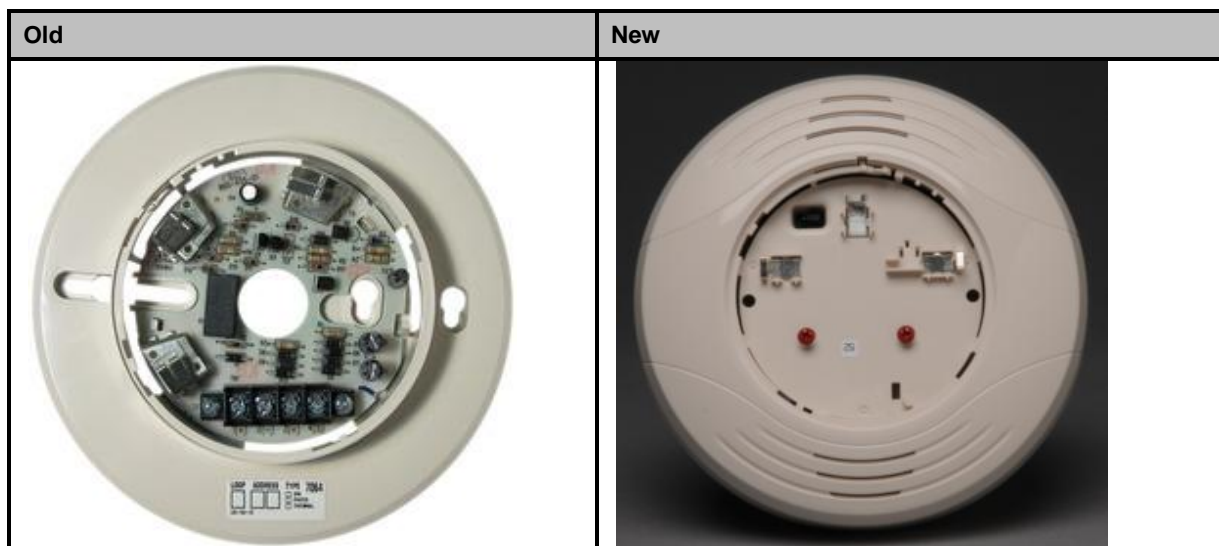

Product Announcement

 FIRE-LITE® ALARMS
by Honeywell

New & Improved Intelligent Addressable Isolator and Relay Bases Now Shipping

January 12, 2012
Document FLPA12-01-1

Dear Valued Customer,

Fire-Lite Alarms is pleased to announce the launch of the redesigned B224BI intelligent isolator base and B224RB intelligent relay base. These new bases are **easier to install** because they allow pre-wiring of the mounting plate, which can lead to a 30% reduction in installation time. Pre-wiring the mounting plate can also reduce nuisance ground faults. The cleaner aesthetic is achieved by having a flush-mounted base with a **Fire-Lite Alarms** family look. The new and improved B224BI and B224RB bases will continue to ship with the same part numbers and are backwards compatible.

| Old Model Number | Old Model Description | New Model Number | New Model Description |
|------------------|------------------------------|------------------|------------------------------|
| B224BI | 6" Intelligent Isolator Base | B224BI | 6" Intelligent Isolator Base |
| B224RB | 6" Intelligent Relay Base | B224RB | 6" Intelligent Relay Base |