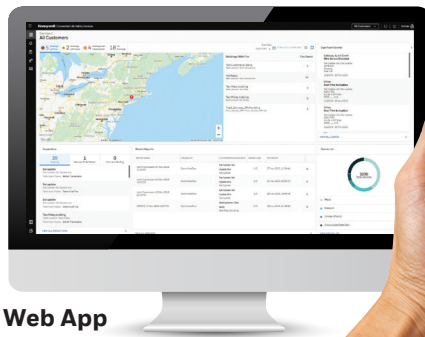

## Connected Life Safety Services (CLSS)

### TWO INTERFACES FOR REMOTE ACCESS

CLSS Web App

CLSS Mobile App

### CLSS Site Manager

Real-time access to site data from browser or CLSS Mobile App

- A “bird’s eye” view of all of dealers’ accounts
- Real-time data on event generation
- Manage device inventory
- Diagnose before dispatch
- Reduce unnecessary trips
- Improve first time fix rate